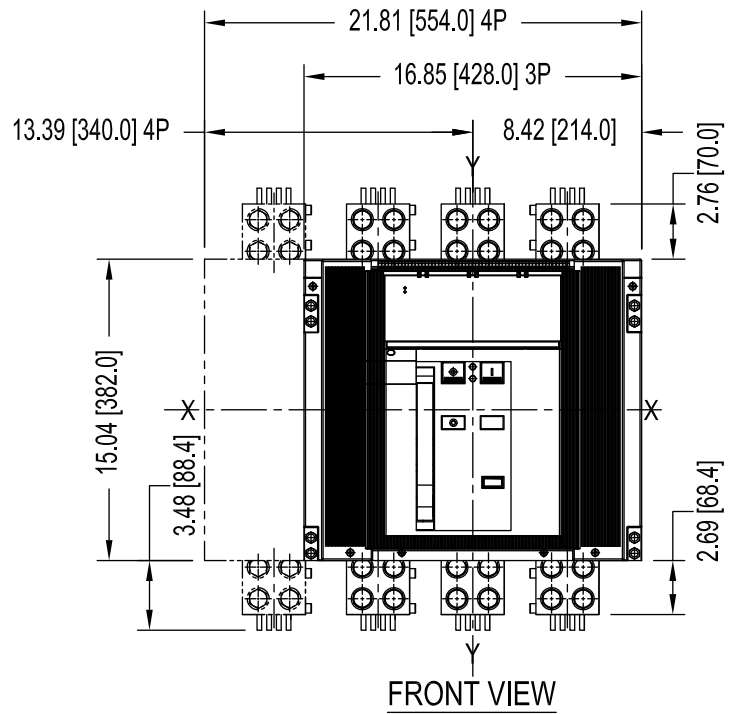

Approximate dimensions
T8
Fixed, 3 Pole, front terminals

Approximate dimensions
T8, Fixed, Vertical rear terminals
100% rated

Tmax
MCCBs

SIDE VIEW

FRONT VIEW

Approximate dimensions

T8, Fixed, Vertical rear terminals

1600A/2000A/2500A