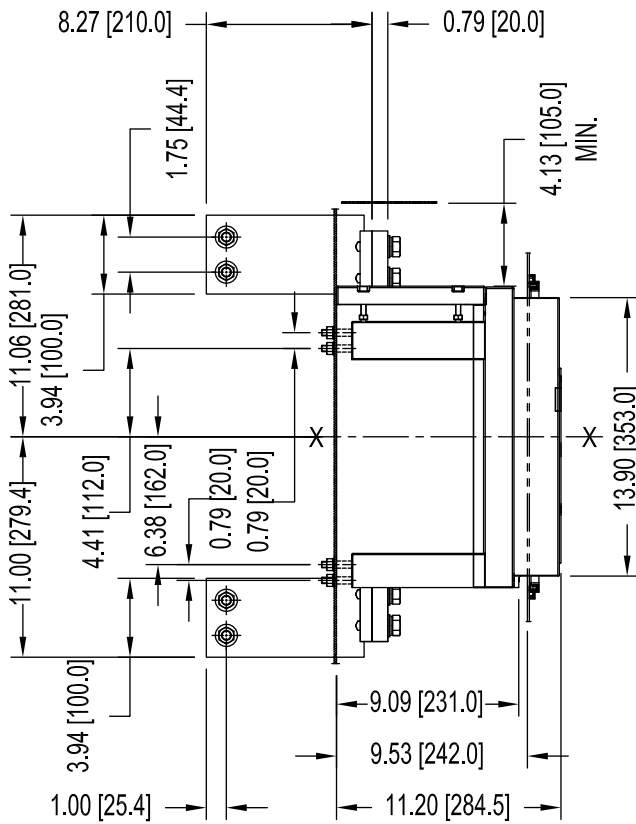

Approximate dimensions
T8
Fixed, 3 Pole, front terminals

Approximate dimensions
T8, Fixed, Vertical rear terminals
100% rated

Tmax
MCCBs

SIDE VIEW

FRONT VIEW

Approximate dimensions

T8, Fixed, Vertical rear terminals

1600A/2000A/2500A