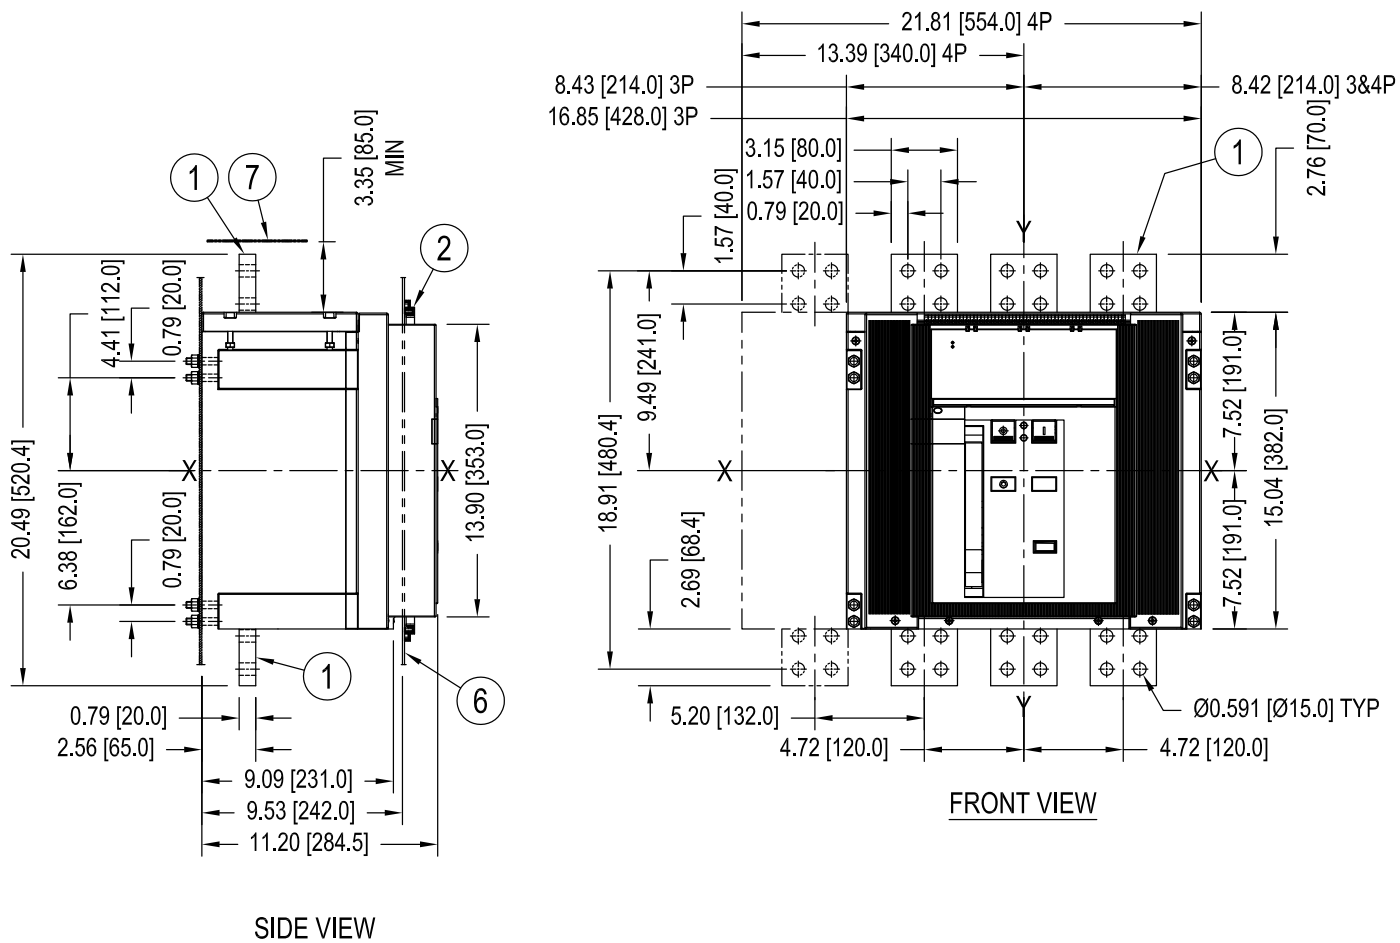

Approximate dimensions
T8
Fixed, 3 Pole, front terminals

Approximate dimensions
T8, Fixed, Vertical rear terminals
100% rated

Tmax
MCCBs

SIDE VIEW

FRONT VIEW

Approximate dimensions

T8, Fixed, Vertical rear terminals

1600A/2000A/2500A